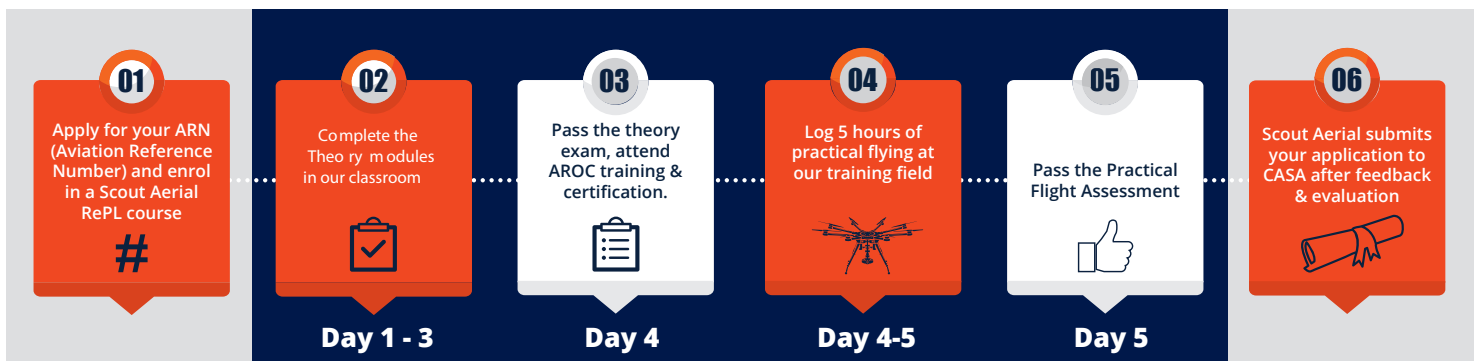

BECOME A DRONE PILOT

--- SPECIAL OFFER ---

10% OFF

RePL TRAINING
BEFORE 30 SEPTEMBER 2020

~~\$ 2,495 +GST~~

\$2,245 +GST

SAVE
\$250!

Did you know? In October 2020, the new CASA Manual of Standards comes into effect, bringing a number of changes to RePL training, which we believe will result in a more intensive curriculum, a longer course duration, stricter assessments and potentially higher priced courses, **so consider getting your RePL before the rules change.**

Enrol in our 5-day Remote Pilot Licence (RePL) Training Course:

You will learn about the equipment, airspace regulations, weather, risk assessments, maintenance, emergency procedures and more. **On successful completion of the course, you will be licensed to conduct commercial operations under a company's Remote Operator's Certificate (ReOC) with remotely piloted aircraft systems under 7kg.**

Our aim is to equip all RPA operators with the knowledge and skills required for safe, competent and efficient unmanned aircraft operations in a variety of applications; and to provide further mentoring to ensure you (and your equipment) reach full potential.